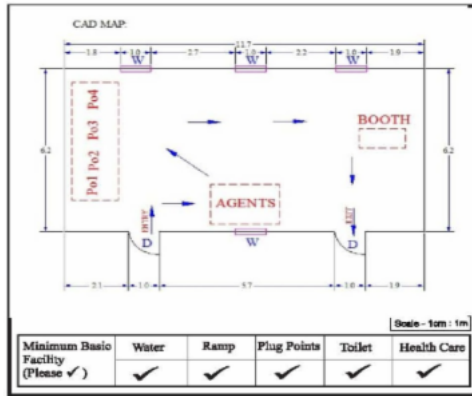

Nazri Naksha

Google Map View

Polling Station Building Front View

Polling Station Front View

Cad View

Key MAP View