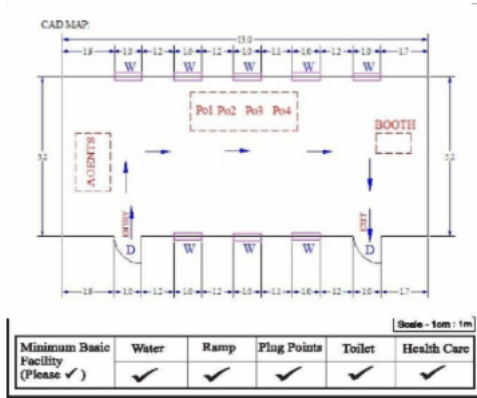

Nazri Naksha

Google Map View

Polling Station Building Front View

Polling Station Front View

Cad View

Key MAP View