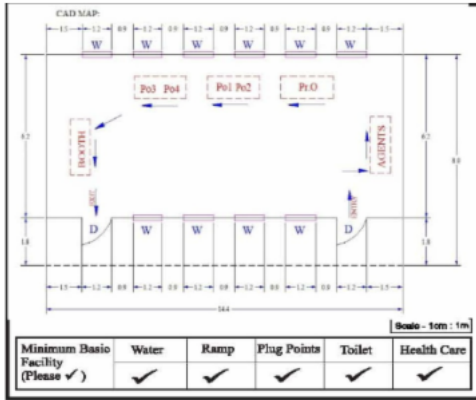

Nazri Naksha

Google Map View

Polling Station Building Front View

Polling Station Front View

Cad View

Key MAP View