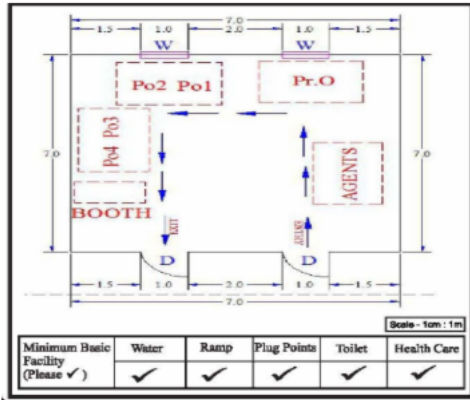

Nazri Naksha

Google Map View

Polling Station Building Front View

Polling Station Front View

Cad View

Key MAP View