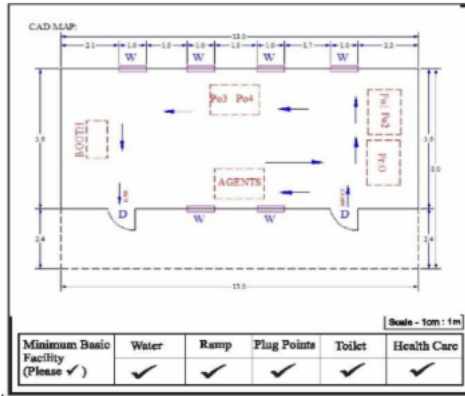

Nazri Naksha

Google Map View

Polling Station Building Front View

Polling Station Front View

Cad View

Key MAP View