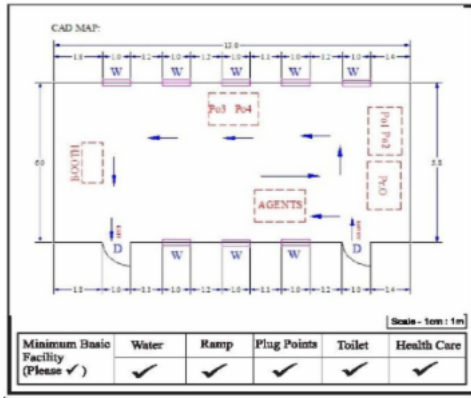

Nazri Naksha

Google Map View

Polling Station Building Front View

Polling Station Front View

Cad View

Key MAP View