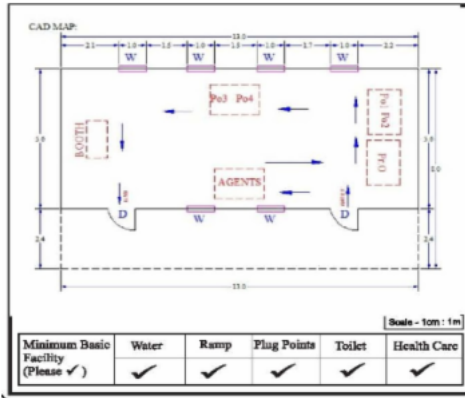

Nazri Naksha

Google Map View

Polling Station Building Front View

Polling Station Front View

Cad View

Key MAP View