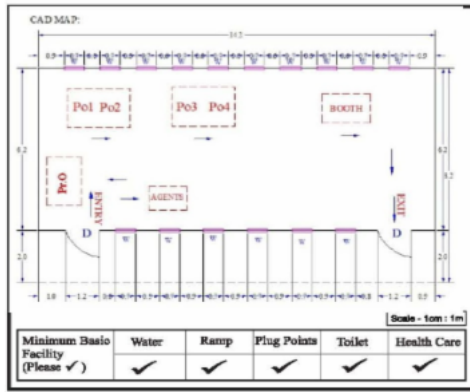

Nazri Naksha

Google Map View

Polling Station Building Front View

Polling Station Front View

Cad View

Key MAP View