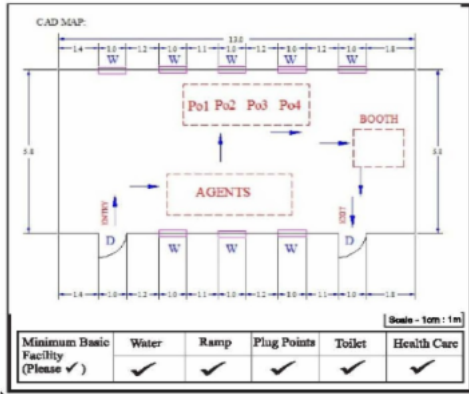

Nazri Naksha

Google Map View

Polling Station Building Front View

Polling Station Front View

Cad View

Key MAP View