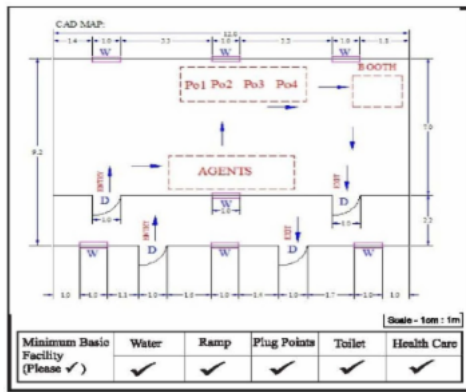

Nazri Naksha

Google Map View

Polling Station Building Front View

Polling Station Front View

Cad View

Key MAP View