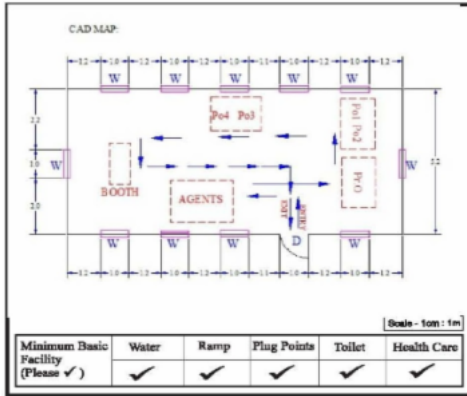

Nazri Naksha

Google Map View

Polling Station Building Front View

Polling Station Front View

Cad View

Key MAP View