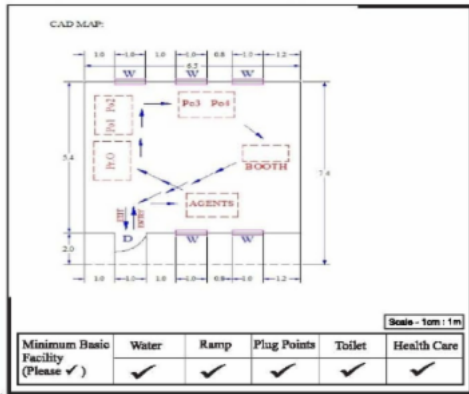

Nazri Naksha

Google Map View

Polling Station Building Front View

Polling Station Front View

Cad View

Key MAP View