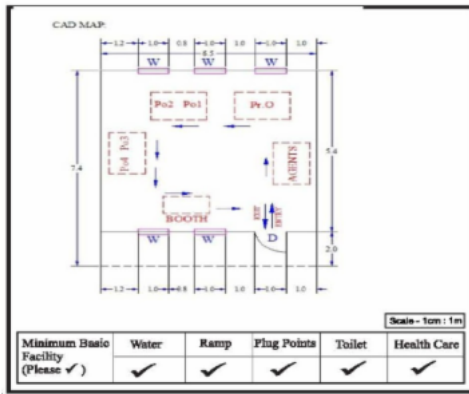

Nazri Naksha

Google Map View

Polling Station Building Front View

Polling Station Front View

Cad View

Key MAP View