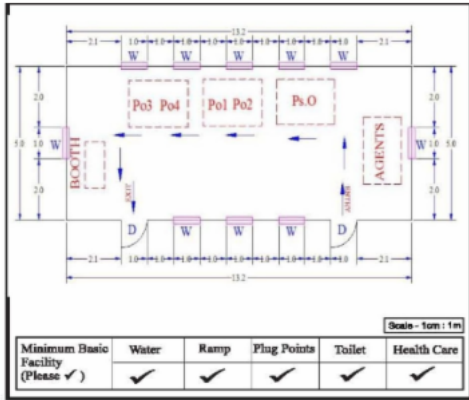

Nazri Naksha

Google Map View

Polling Station Building Front View

Polling Station Front View

Cad View

Key MAP View