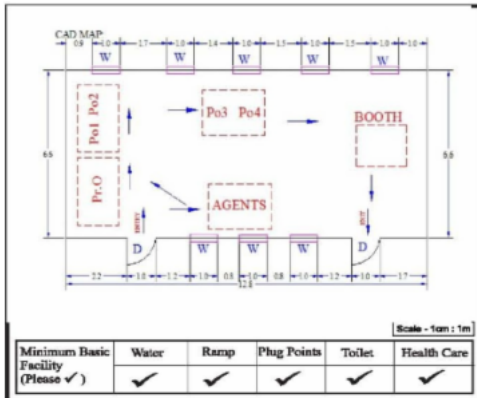

Nazri Naksha

Google Map View

Polling Station Building Front View

Polling Station Front View

Cad View

Key MAP View