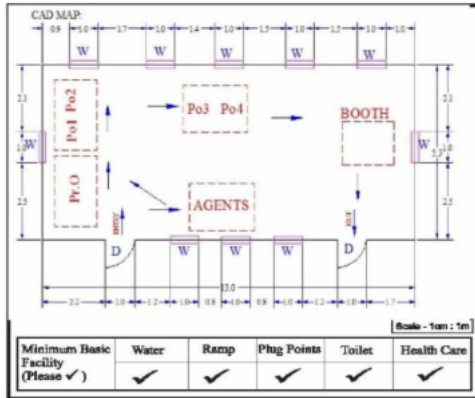

Nazri Naksha

Google Map View

Polling Station Building Front View

Polling Station Front View

Cad View

Key MAP View