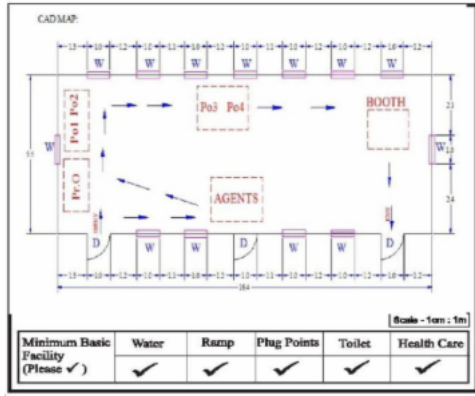

Nazri Naksha

Google Map View

Polling Station Building Front View

Polling Station Front View

Cad View

Key MAP View