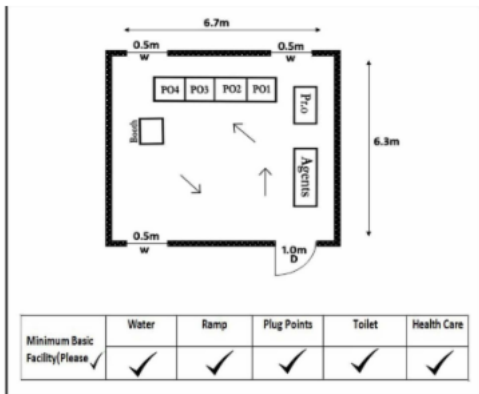

Nazri Naksha

Google Map View

Polling Station Building Front View

Polling Station Front View

Cad View

Key MAP View