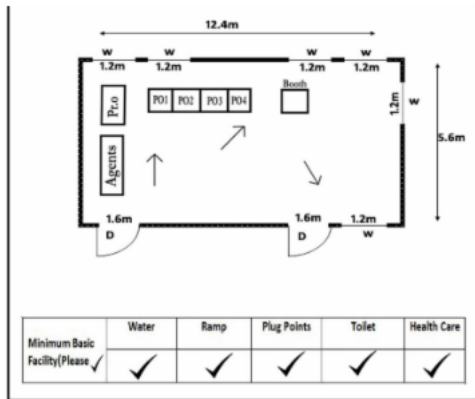

Nazri Naksha

Google Map View

Polling Station Building Front View

Polling Station Front View

Cad View

Key MAP View