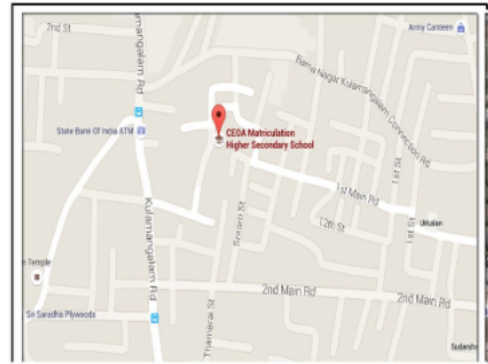

Google Map View

Courtesy - Google Maps