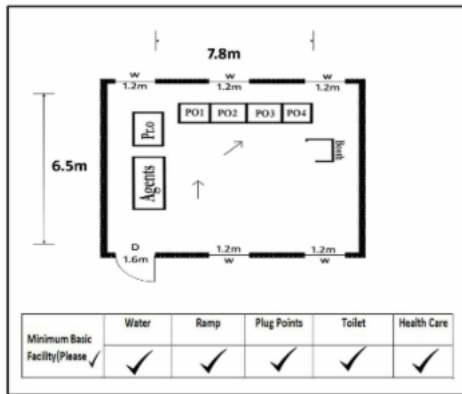

Nazri Naksha

Google Map View

Polling Station Building Front View

Polling Station Front View

Cad View

Key MAP View