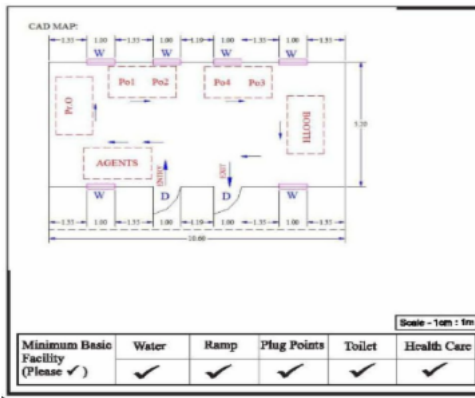

Nazri Naksha

Google Map View

Polling Station Building Front View

Polling Station Front View

Cad View

Key MAP View