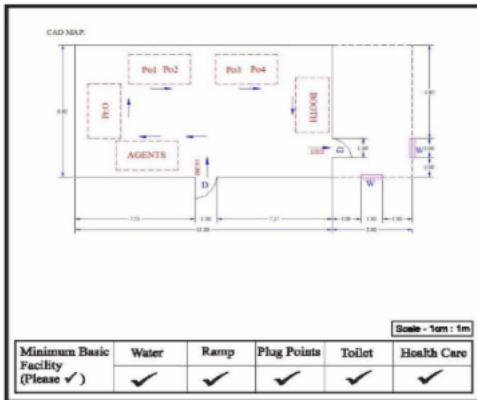

Nazri Naksha

Google Map View

Polling Station Building Front View

Polling Station Front View

Cad View

Key MAP View