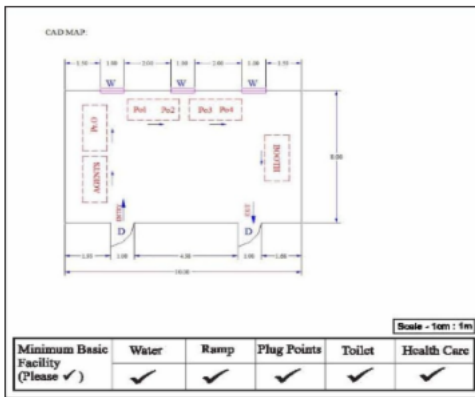

Nazri Naksha

Google Map View

Polling Station Building Front View

Polling Station Front View

Cad View

Key MAP View