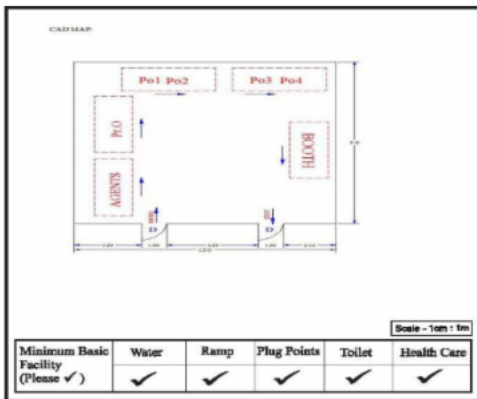

Nazri Naksha

Google Map View

Polling Station Building Front View

Polling Station Front View

Cad View

Key MAP View