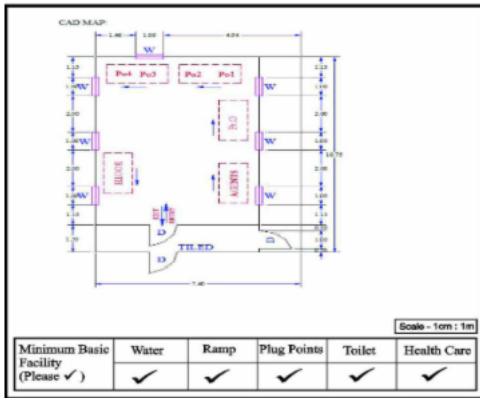

Nazri Naksha

Google Map View

Polling Station Building Front View

Polling Station Front View

Cad View

Key MAP View