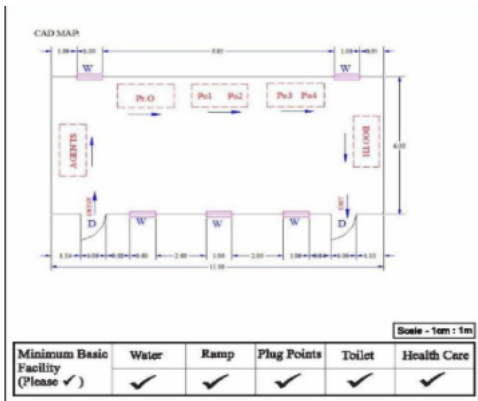

Nazri Naksha

Google Map View

Polling Station Building Front View

Polling Station Front View

Cad View

Key MAP View