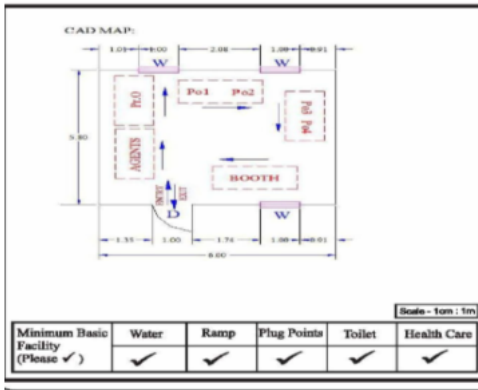

Nazri Naksha

Google Map View

Polling Station Building Front View

Polling Station Front View

Cad View

Key MAP View