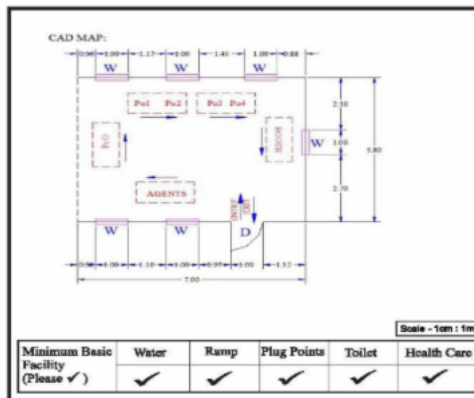

Nazri Naksha

Google Map View

Polling Station Building Front View

Polling Station Front View

Cad View

Key MAP View