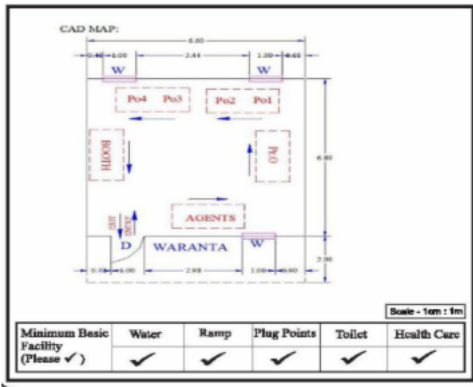

Nazri Naksha

Google Map View

Polling Station Building Front View

Polling Station Front View

Cad View

Key MAP View