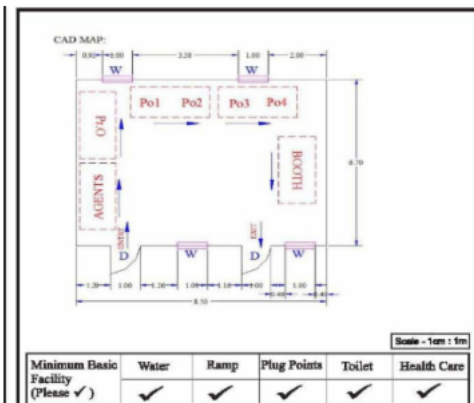

Nazri Naksha

Google Map View

Polling Station Building Front View

Polling Station Front View

Cad View

Key MAP View