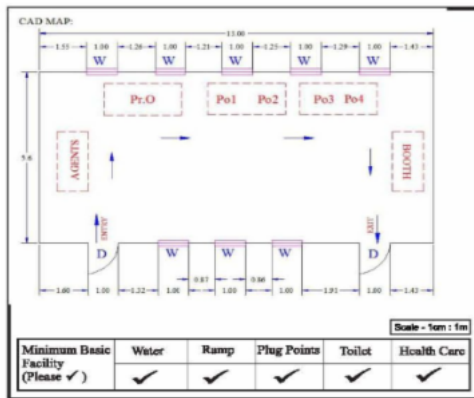

Nazri Naksha

Google Map View

Polling Station Building Front View

Polling Station Front View

Cad View

Key MAP View