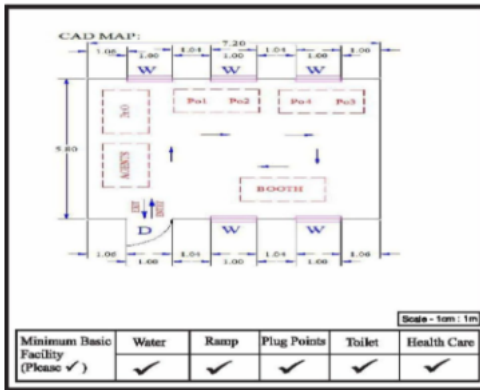

Nazri Naksha

Google Map View

Polling Station Building Front View

Polling Station Front View

Cad View

Key MAP View