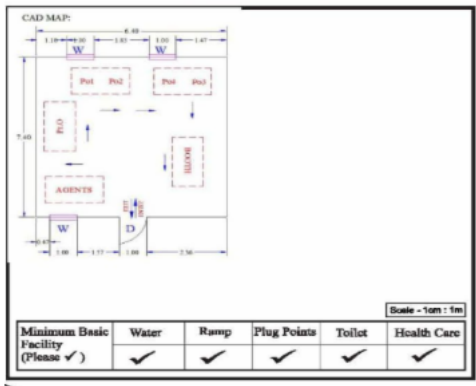

Nazri Naksha

Google Map View

Polling Station Building Front View

Polling Station Front View

Cad View

Key MAP View