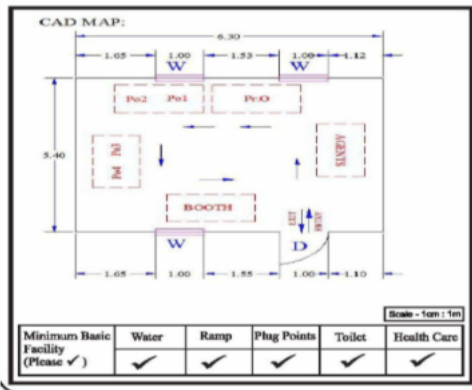

Nazri Naksha

Google Map View

Polling Station Building Front View

Polling Station Front View

Cad View

Key MAP View