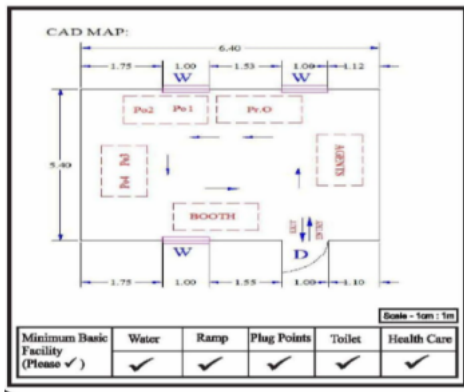

Nazri Naksha

Google Map View

Polling Station Building Front View

Polling Station Front View

Cad View

Key MAP View