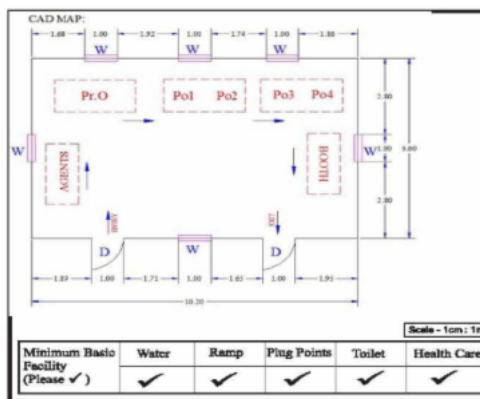

Nazri Naksha

Google Map View

Polling Station Building Front View

Polling Station Front View

Cad View

Key MAP View