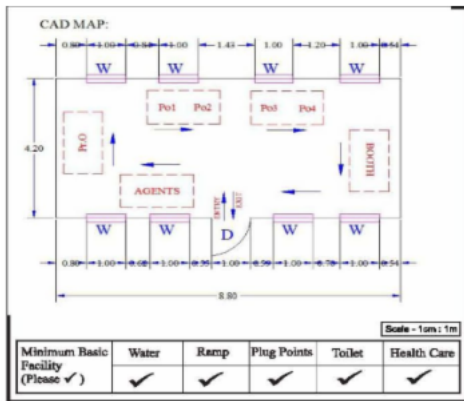

Nazri Naksha

Google Map View

Polling Station Building Front View

Polling Station Front View

Cad View

Key MAP View