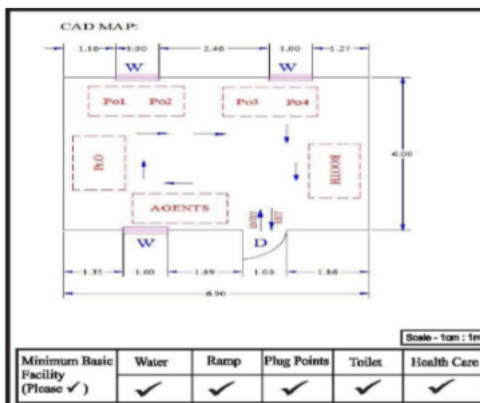

Nazri Naksha

Google Map View

Polling Station Building Front View

Polling Station Front View

Cad View

Key MAP View