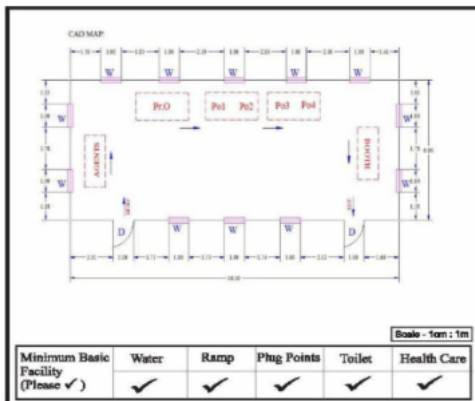

Nazri Naksha

Google Map View

Polling Station Building Front View

Polling Station Front View

Cad View

Key MAP View