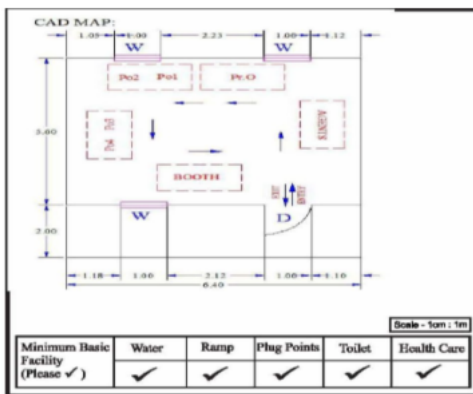

Nazri Naksha

Google Map View

Polling Station Building Front View

Polling Station Front View

Cad View

Key MAP View