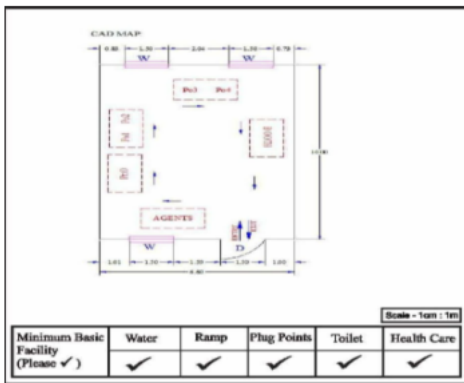

Nazri Naksha

Google Map View

Polling Station Building Front View

Polling Station Front View

Cad View

Key MAP View