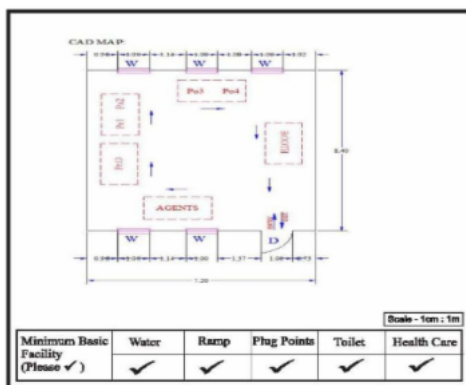

Nazri Naksha

Google Map View

Polling Station Building Front View

Polling Station Front View

Cad View

Key MAP View