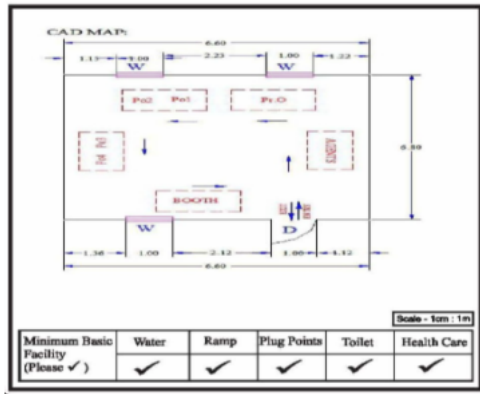

Nazri Naksha

Google Map View

Polling Station Building Front View

Polling Station Front View

Cad View

Key MAP View