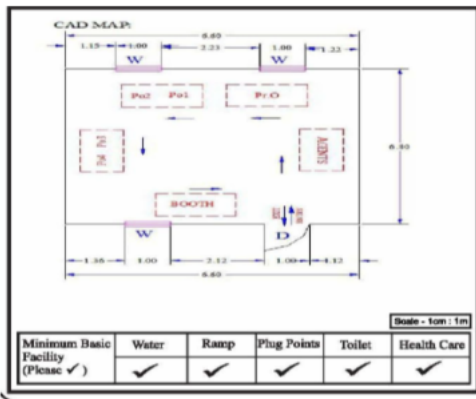

Nazri Naksha

Google Map View

Polling Station Building Front View

Polling Station Front View

Cad View

Key MAP View