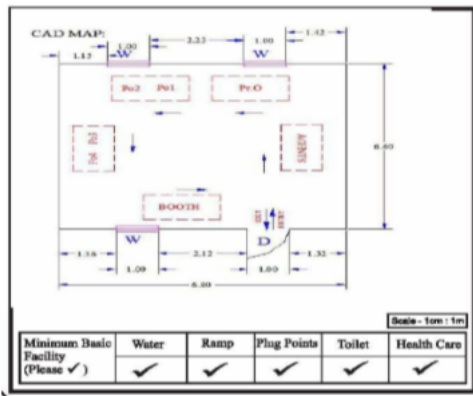

Nazri Naksha

Google Map View

Polling Station Building Front View

Polling Station Front View

Cad View

Key MAP View