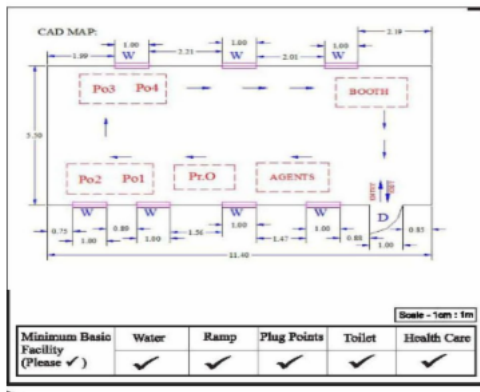

Nazri Naksha

Google Map View

Polling Station Building Front View

Polling Station Front View

Cad View

Key MAP View