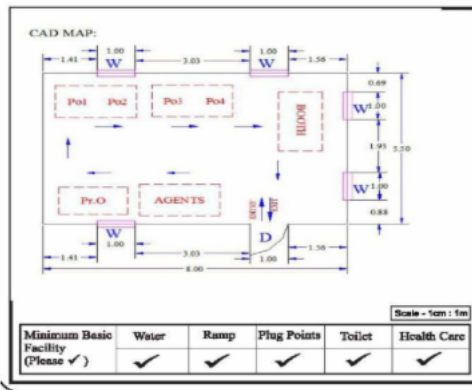

Nazri Naksha

Google Map View

Polling Station Building Front View

Polling Station Front View

Cad View

Key MAP View