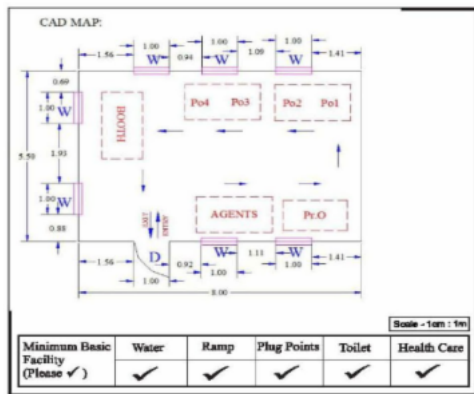

Nazri Naksha

Google Map View

Polling Station Building Front View

Polling Station Front View

Cad View

Key MAP View