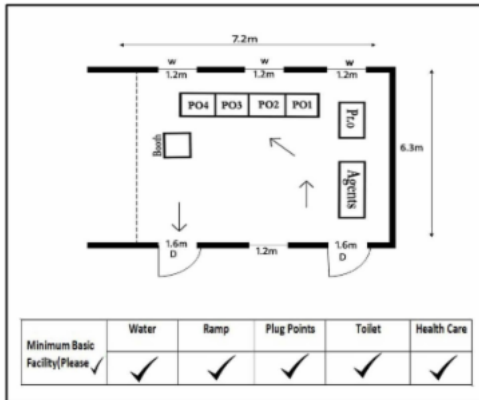

Nazri Naksha

Google Map View

Polling Station Building Front View

Polling Station Front View

Cad View

Key MAP View